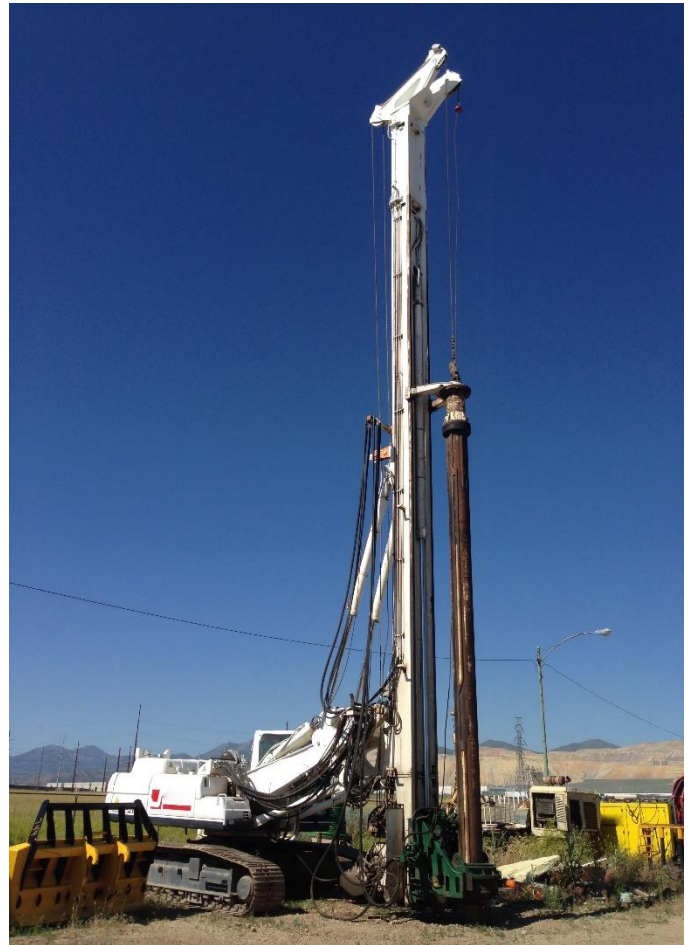

WESTERN
EQUIPMENT SOLUTIONS

Western Equipment Solutions

For Information, Please Call

John Wilson: 801.824.7532

johnw@western equipmentsolutions.com

1997 Soilmec R-518 sn1446

6,284 Hours

4 x 9m Locking Kelly Bar