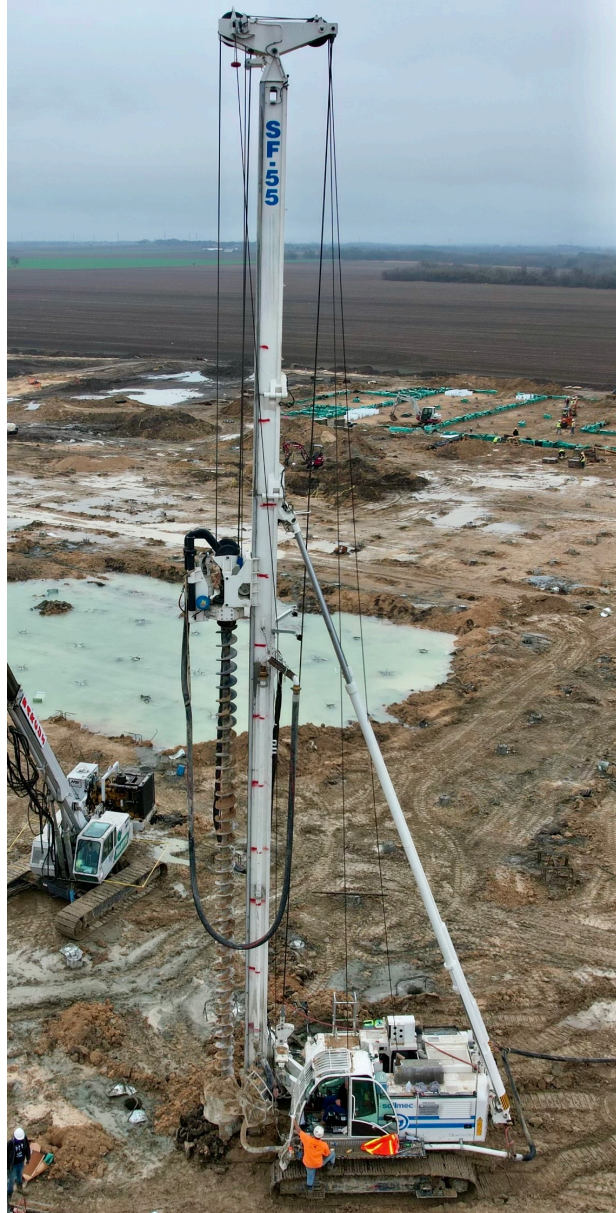

WESTERN
EQUIPMENT SOLUTIONS

Western Equipment Solutions

For Information, Please Call

David Pereira 801.759.7095

davidp@western equipmentsolutions.com

2022 Soilmec SF-55 snSF005388

CFA Rig

RATED TORQUE: 62,692 lb*ft / 85 kNm

MAX RATED DRILL DEPTH: 88.58 ft / 27 m

SALE PRICE: \$750,000.00
\$14,674.60 or for 60 Months

*This quote/payment is for budgetary purposes only and is not an offer to finance. Taxes, registration, and related charges have not been included. Rate quoted is OAC and subject to change without notice.