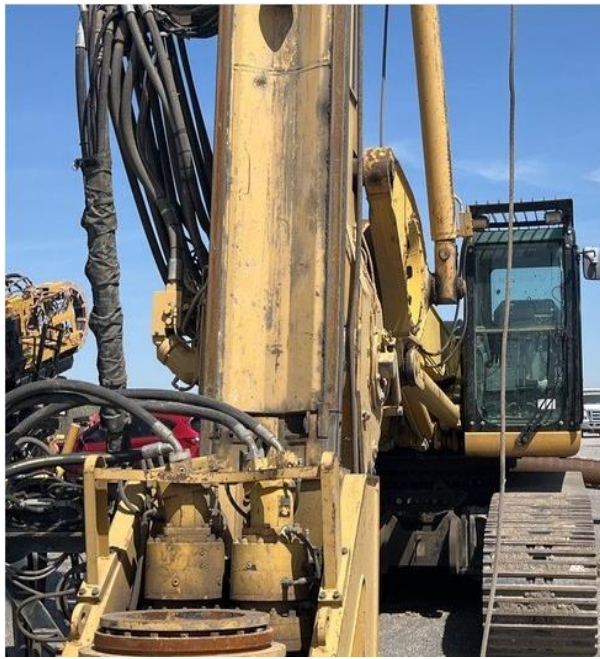

WESTERN
EQUIPMENT SOLUTIONS

Western Equipment Solutions

For Information, Please Call

John Wilson: 801.824.7532

johnw@western equipmentsolutions.com

2010 IMT 220

Approx. Hours: 7,850

2009 Cat 330DL Chassis

4x14 m Locking Kelly Bar

SALE PRICE: \$279,000.00

or \$4,785.89 for 60 Months

*This quote/payment is for budgetary purposes only and is not an offer to finance. Taxes, registration, and related charges have not been included. Rate quoted is OAC and subject to change without notice.